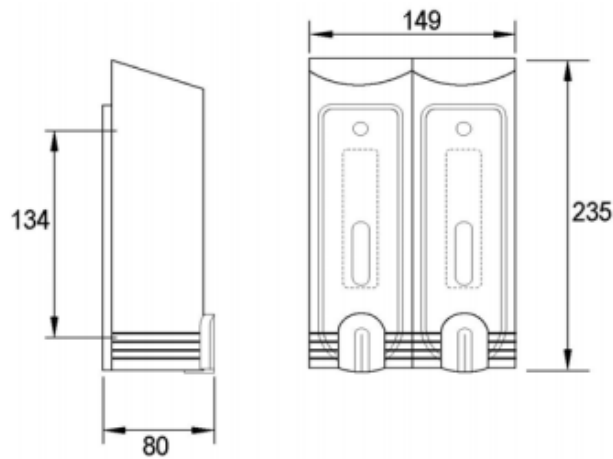

Surface Mounted Manual Soap Dispenser

PRODUCT SPECIFICATIONS

- Dimension : 149 (L) x 80 (W) x 235 (H) mm
- Material : ABS

TECHNICAL DRAWING

Copyright © Rigel Technology (S) Pte Ltd All rights reserved. Terms of Use.